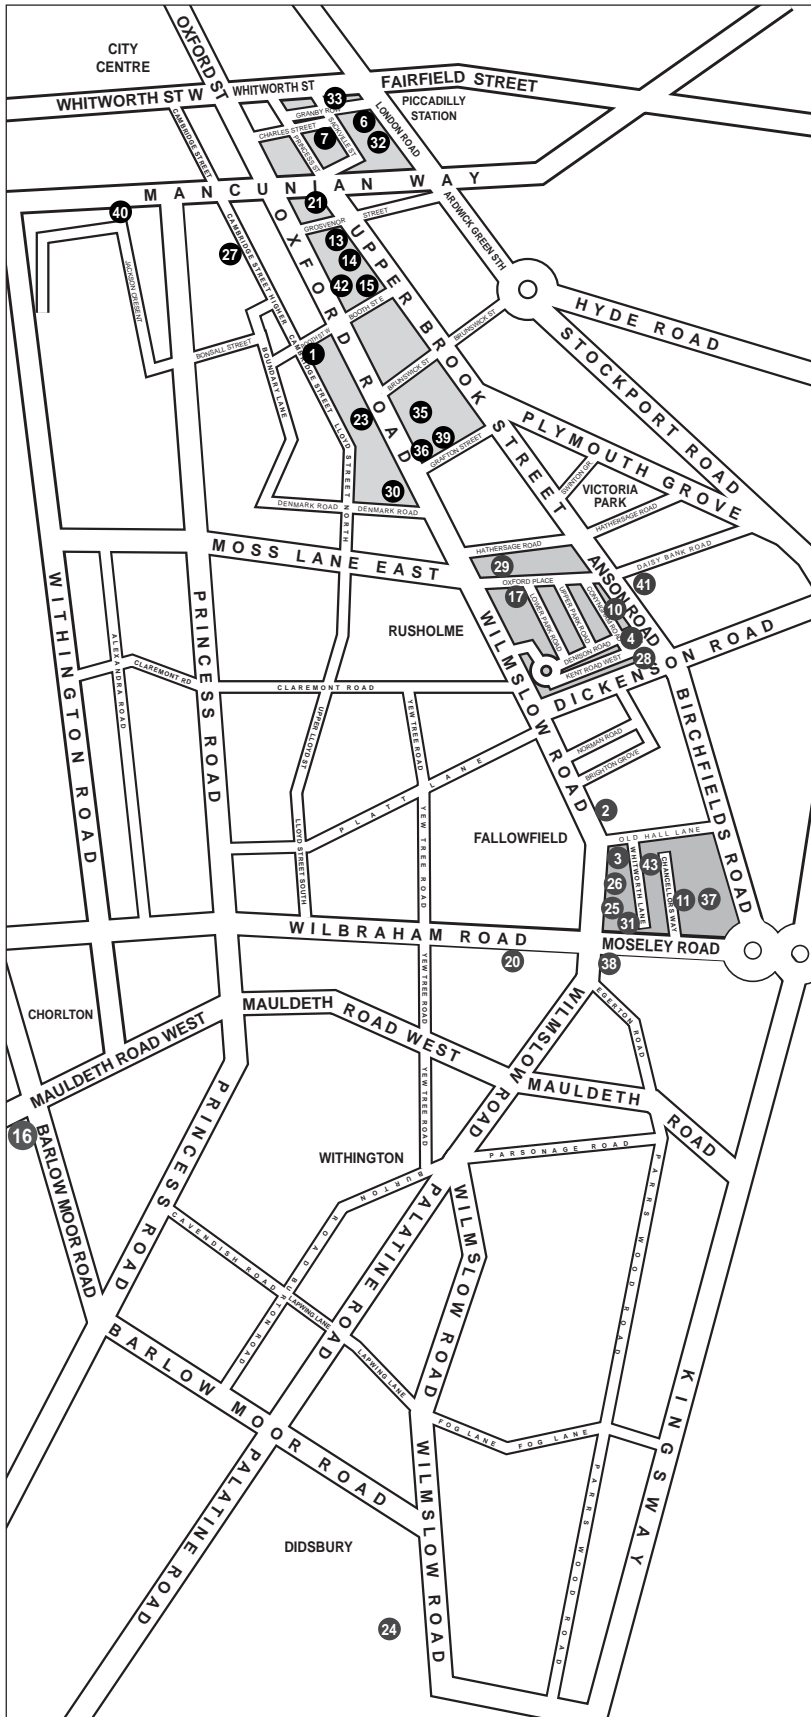

The University of Manchester Accommodation Map

THE UNIVERSITY
of MANCHESTER

Key - Alphabetical Order

Accommodation Office & Manchester Student Homes	1	Lambert Hall	33
Allen Hall	2	Linton House	20
Armitage Sports Centre	11	Manchester Aquatics Centre	42
Ashburne Hall & Sheavyn House	3	Moberly Hall	23
Bowden Court	14	Oak House	25
Brian Redhead Court	40	Opal Hall	27
Broomcroft House	24	Opal Gardens	41
Canterbury Court	4	Owens Park	26
Chandos Hall	6	Richmond Park & the Firs Villa	37
Dalton-Ellis Hall & Sutherland & Pankhurst Court	10	Ronson Hall	15
Grafton House	39	St. Anselm Hall	28
Grosvenor Place & Grosvenor Street Building	13	St. Gabriel's Hall	29
Hardy Farm Residence	16	Sugden Sports Centre	21
Horniman House	36	Vaughan House	35
Hulme Hall & Burkhardt House	17	Weston Hall	7
Ladybarn House	38	Whitworth Park	30
		Woolton Hall	31
		Wright Robinson Hall	32

Key - Numerical Order

Accommodation Office & Manchester Student Homes	1	Broomcroft House	24
Allen Hall	2	Oak House	25
Ashburne Hall & Sheavyn House	3	Owens Park	26
Canterbury Court	4	Opal Hall	27
Chandos Hall	6	St. Anselm Hall	28
Weston Hall	7	St. Gabriel's Hall	29
Dalton-Ellis Hall & Sutherland & Pankhurst Court	10	Whitworth Park	30
Armitage Sports Centre	11	Woolton Hall	31
Grosvenor Place & Grosvenor Street Building	13	Wright Robinson Hall	32
Bowden Court	14	Lambert Hall	33
Ronson Hall	15	Vaughan House	35
Hardy Farm Residence	16	Horniman House	36
Hulme Hall & Burkhardt House	17	Richmond Park & the Firs Villa	37
Linton House	20	Ladybarn House	38
Sugden Sports Centre	21	Grafton House	39
Moberly Hall	23	Brian Redhead Court	40
		Opal Gardens	41
		Manchester Aquatics Centre	42